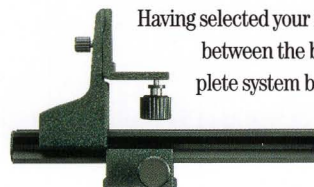

FOCUSING STAGE PG-2

Having selected your reproduction ratio, you can mount the PG-2 between the bellows and the tripod and move the complete system back and forth to obtain the sharpest focus.

Eliminates any need to modify either lens focus ring or bellows extension.

Nikon Product Number: 2758 NCP

NIKON SCHOOL PHOTO TIP: "CLOSE-UP" ISN'T ALWAYS A MATTER OF HOW CLOSE YOU CAN GET TO THE SUBJECT MATTER. INSTEAD IT IS MORE COMMONLY DEFINED BY HOW LARGE THE IMAGE APPEARS ON THE FILM. THIS IS CALLED "REPRODUCTION RATIO." FOR EXAMPLE, IF THE IMAGE IS THE SAME SIZE AS THE ACTUAL SUBJECT, THE RATIO IS "1:1" OR SIMPLY "1X." IF THE IMAGE IS TWO TIMES LARGER, THE RATIO IS 2:1 OR 2X. IF ONE-HALF THE SIZE OF THE ORIGINAL, THE RATIO IS 1:2 OR 1/2X.