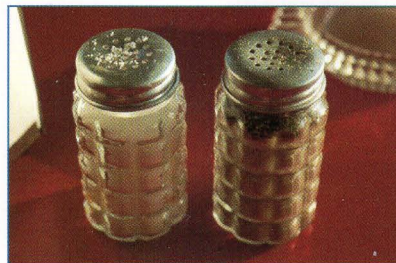

CLOSE-UP PROGRAM

SIMPLE MODE PROGRAMS:

GENERAL PURPOSE PROGRAM

This selection appears automatically when the camera is turned on. It's great for changing everyday pictures into beautiful photographs.

LANDSCAPE PROGRAM

Press the button for the Landscape icon. Achieves greater depth-of-field for postcard-perfect pictures. Outstanding with AF Nikkor wide-angle lenses.

PORTRAIT PROGRAM

Press the button for the Portrait icon and the depth-of-field becomes shallower. Now the background becomes softer, making subjects stand out. Ideal with AF Nikkor portrait-range lenses (85 to 135mm).

CLOSE-UP PROGRAM

Again the subject stands out from the background. Especially effective with AF Micro-Nikkor lenses and AF Nikkor zoom lenses with macro focus.