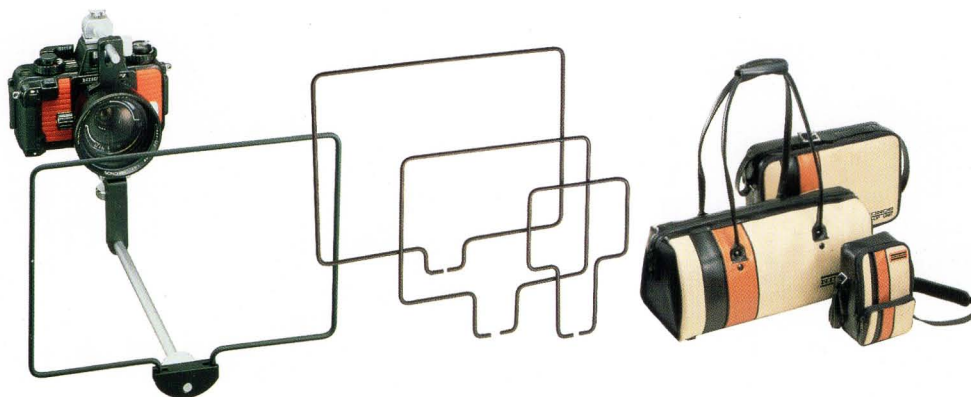

NIKONOS CLOSE-UP OUTFIT

Take beautiful close-ups of marine life with this comprehensive outfit. Includes a close-up attachment lens which can be mounted in front of a 28mm, 35mm, or 80mm lens (for reproduction ratios of 1:6, 1:4.5, 1:2 respectively), plus three field frames to match the area covered by these lenses. Camera-mounted frame support bracket allows you to determine precise camera-to-subject distance. Outfit comes with a handsome compartment case. (28mm, 35mm, and 80mm lenses not included).

Nikon Product Number: 10705 NCP