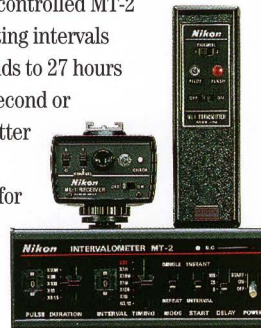

INTERVALOMETER MT-2

For unmanned time-lapse photography, work sampling, time exposures or delayed exposures. Quartz-controlled MT-2 provides shooting intervals from 0.1 seconds to 27 hours and either 2-second or 16-second shutter release delay, allowing time for focusing or

flash recycling. Can also be used

with other remote control devices.

Operates with Nikon motor-driven camera FM2 (with MD-12).

Nikon Product Number: 128 NCP