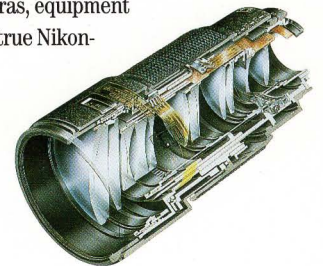

RENOWNED CONSTRUCTION AND MATERIALS

Nikon products are built to last. But to say they are simply "rugged" misses the point. When you use Nikon equipment, full-compatibility in terms of materials, alignment, optics, color consistency, electronics and overall performance is assured. Only Nikon cameras, equipment and accessories can offer true Nikon-quality photographs.