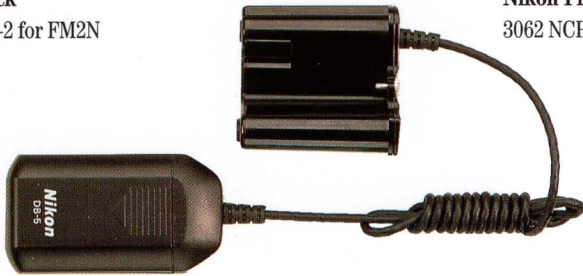

MISCELLANEOUS SLR ACCESSORIES

ANTI-COLD BATTERY PACKS DB-2, DB-5

These external battery packs allow you to keep your battery power source inside your pocket to keep it warm and your camera operational in freezing temperatures. DB-5 uses 6V lithium battery. DB-2 uses 2 AA batteries.

Pack
DB-2 for FM2N

Nikon Product Number
3062 NCP

PANORAMA HEAD AP-2

Provides panoramic shooting on tripod with 28mm to 105mm lenses. Includes fitted bubble level for precise tripod setup and horizon. For N6006/6000, N5005, FM2N.

Nikon Product Number: 2028 NCP