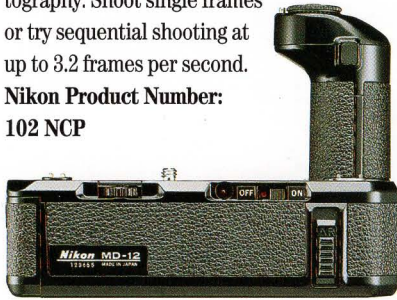

3-POINT LED EXPOSURE DISPLAY

In addition to shutter speed and aperture, a 3-point exposure display appears in the viewfinder. It instantly tells you if your exposure is over (+), under (-) or right on (0).

MOTOR DRIVE MD-12

Attach the optional Motor Drive MD-12 to the FM2N, and you're into motor drive photography. Shoot single frames or try sequential shooting at up to 3.2 frames per second.

Nikon Product Number: 102 NCP