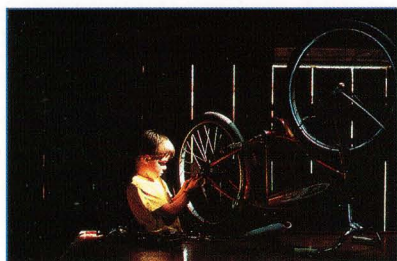

SPOT AND CENTER-WEIGHTED METERING

For more controllable situations, or where you want to put more emphasis on a centrally located subject, center-weighted metering concentrates 75% of the exposure on the center of the viewfinder. To concentrate the exposure even further, switch to spot-metering. Now the exposure is based on a 3.5mm-diameter circle in the center of the viewfinder. The spot meter is effective when precise measurement of the subject is required.