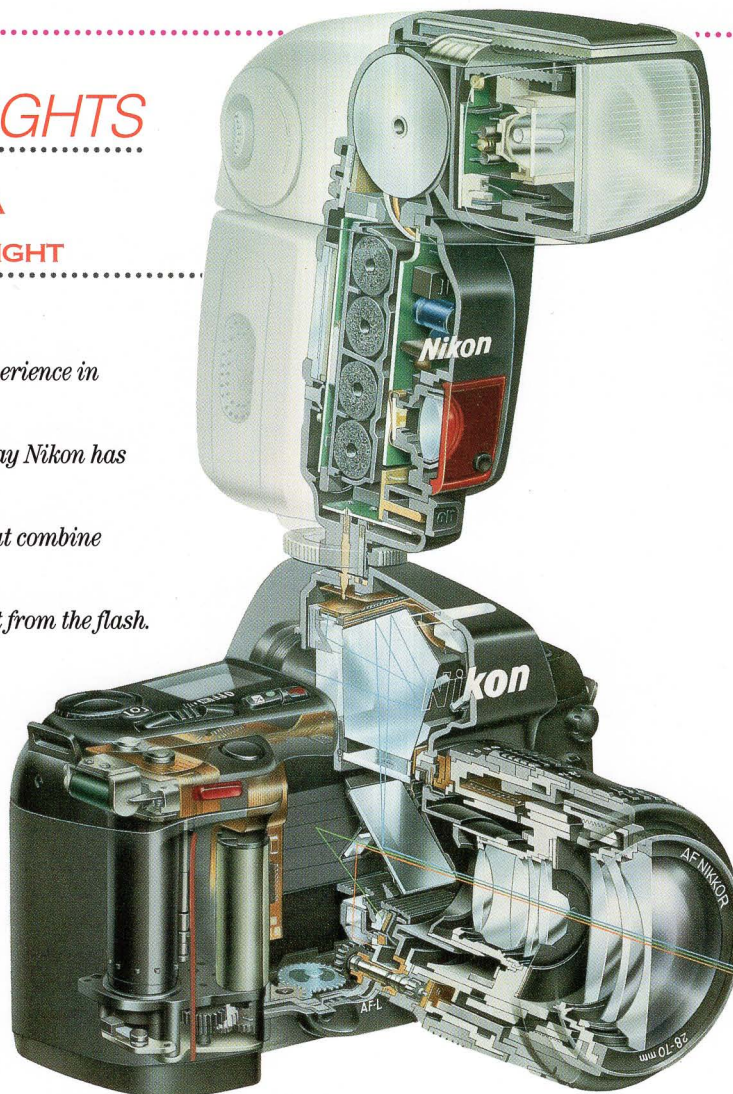

SPEEDLIGHTS

SEE FLASH IN A WHOLE NEW LIGHT

Get ready for a new experience in flash photography. Today Nikon has perfected techniques that combine ambient light with light from the flash.

You'll use flash in all new ways, to create photographs you might never have gotten before.

SLOW SYNC

When flash pictures are taken in dim light, the background may come out dark. With the Nikon N6006 or N6000, simply setting Slow Sync Mode extends the automatically controlled shutter speed range, enabling darker backgrounds to be well exposed so that details will stand out, without the need to set aperture and shutter speed manually.

AF-ASSIST ILLUMINATOR LED

Nikon AF Speedlights incorporate an autofocus assist illuminator which gives contrast to a dark subject. This makes it possible to take sharp autofocus pictures even in total darkness.