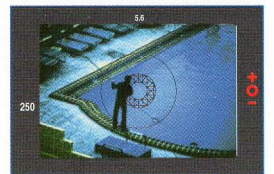

3-POINT LED EXPOSURE DISPLAY

In addition to shutter speed and aperture, a 3-point exposure display appears in the viewfinder. It instantly tells you if your exposure is over (+), under (-) or right on (0).