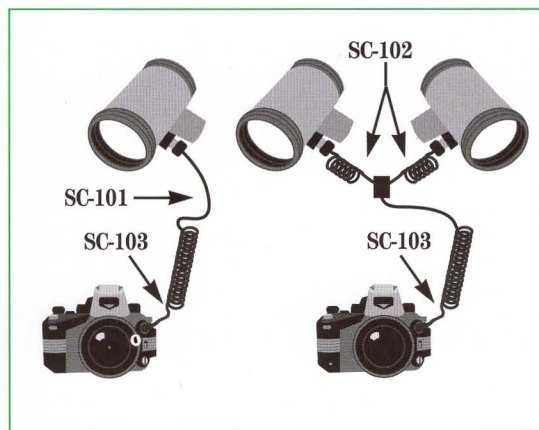

UNDERWATER TTL SYNC CORDS SC-101, SC-102 AND SC-103

Now, switching or sharing Nikonos Underwater Speedlights between cameras is easy — without surfacing. Attach the SC-103 end to each Nikonos RS or Nikonos V being used. The SC-101 is attached to any Nikonos Speedlight. Now connect or disconnect the SC-101 to the SC-103 underwater, and use one Speedlight with multiple cameras. For double Speedlight set-up, use the SC-102 in place of the SC-101.